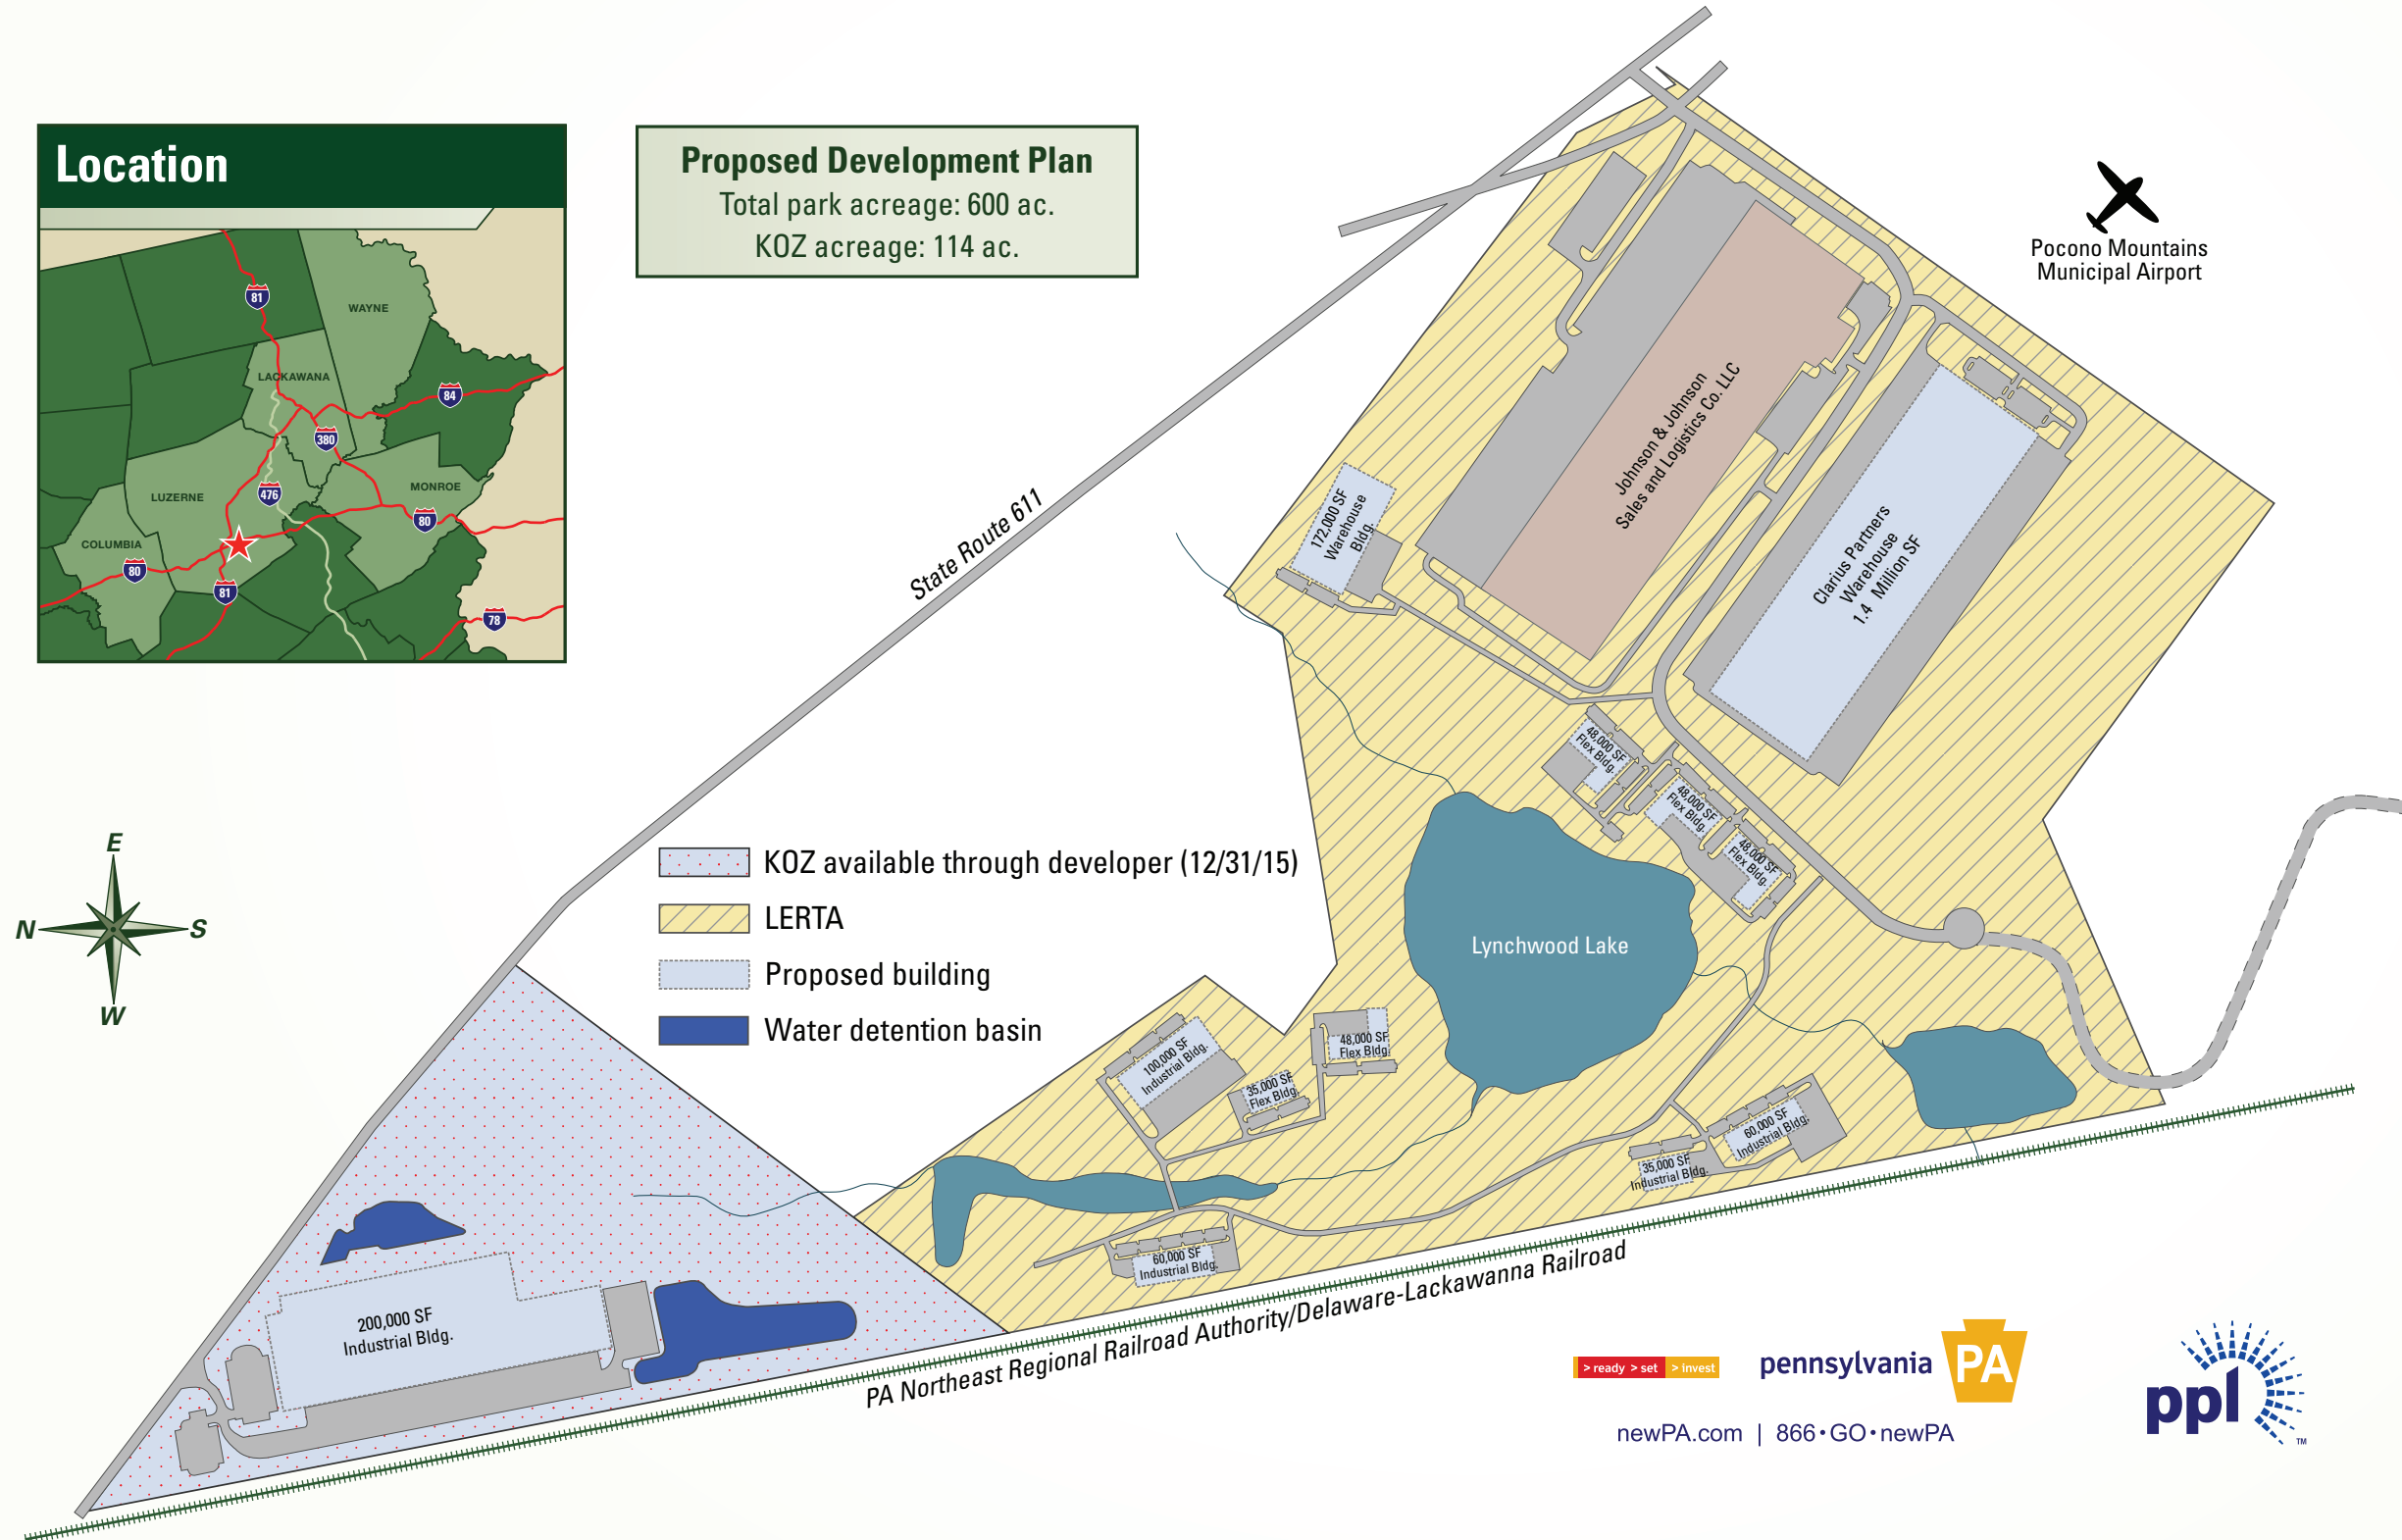

Arcadia North Business Park

Coolbaugh Township • Monroe County • Pennsylvania

Location

Proposed Development Plan

Total park acreage: 600 ac.
K0Z acreage: 114 ac.

- K0Z available through developer (12/31/15)
- LERTA
- Proposed building
- Water detention basin